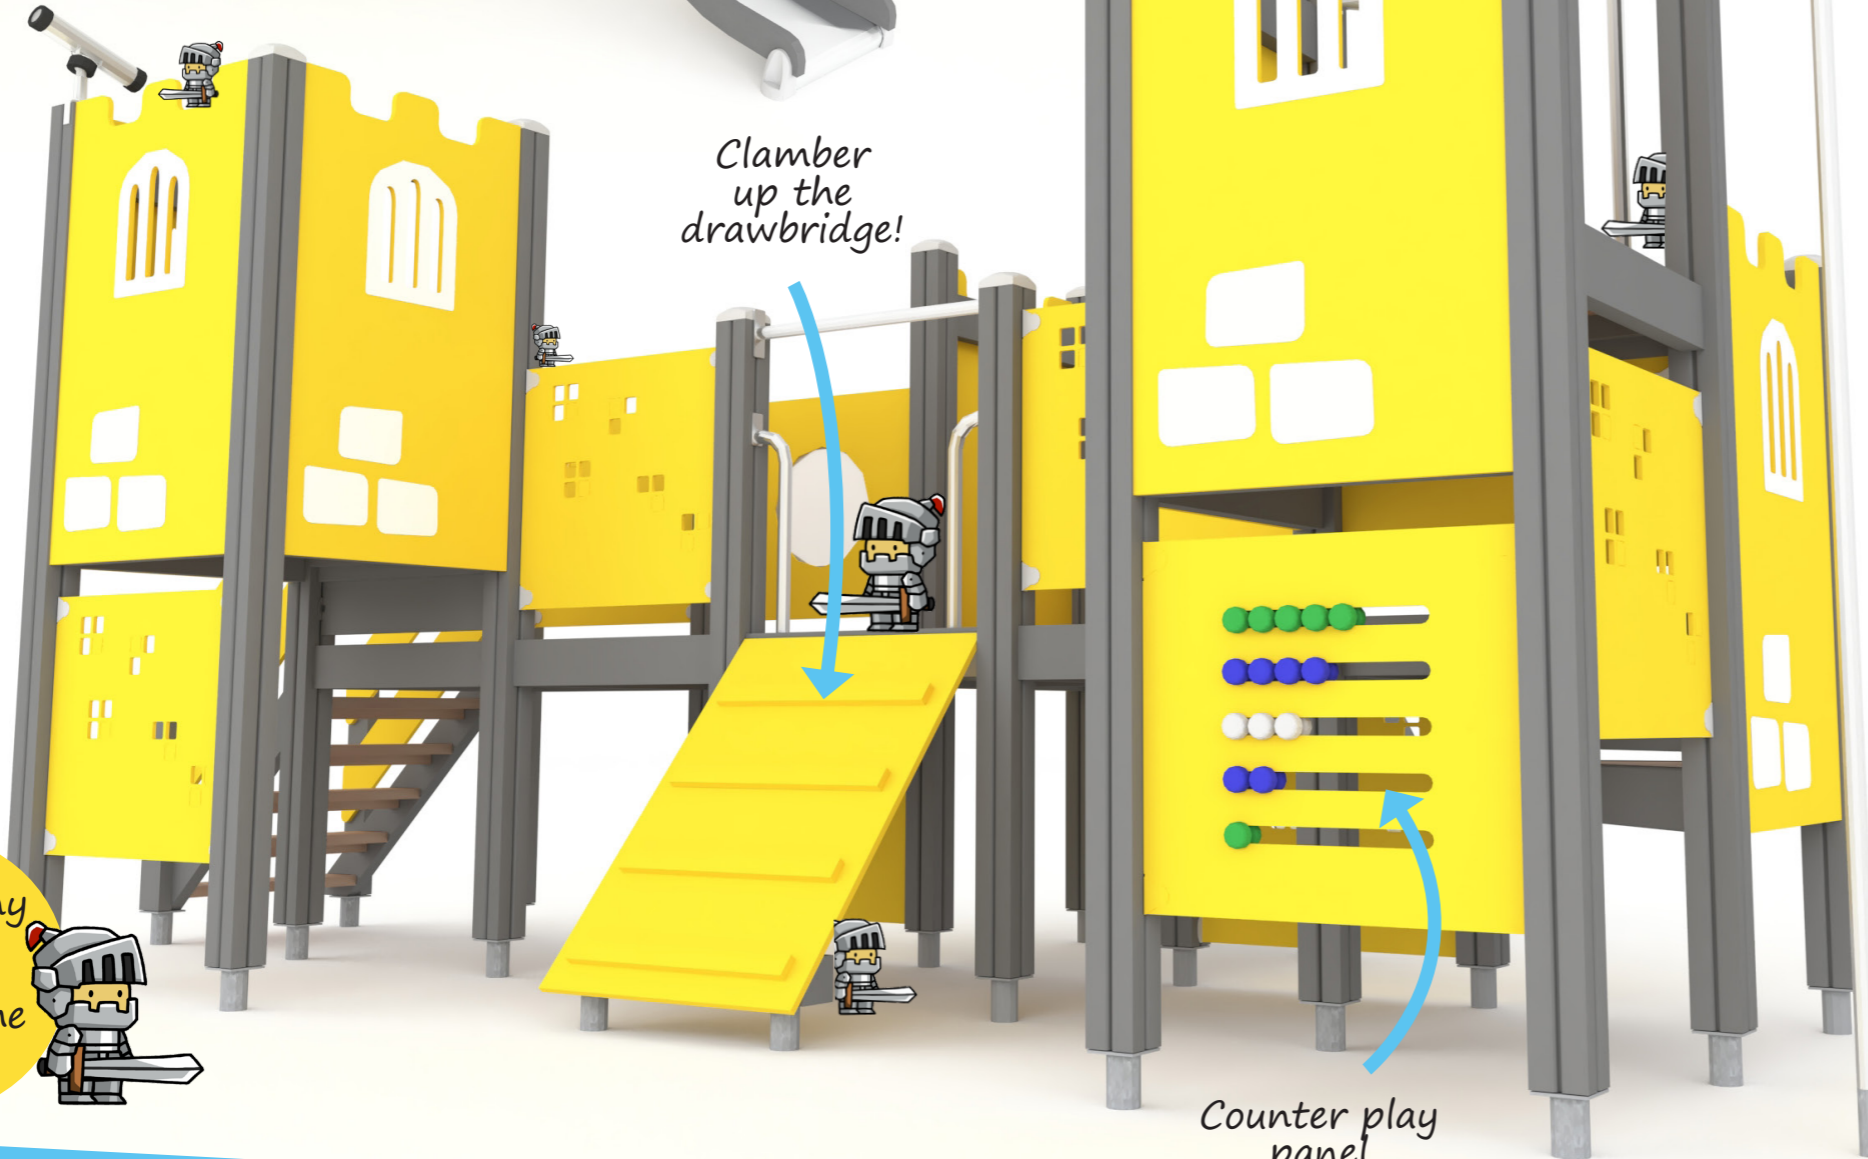

Tomnavoulin Play Area

LOCATION MAP FOR YOUR BRAND NEW PLAYGROUND!

4 TACTILE PLAY PANELS!

1 SLIDE!

5 TOWERS!

2 CLIMBING ELEMENTS!

15 Children can play on the castle all at ONCE!

Lookout for friends through the lookout tower TELESCOPE!

MEET YOUR FRIENDS AND PLAY ALL DAY!!!

Supportive steps with handrail for less confident children

Space to hide and retreat under the castle

1.5m high slide!

Come And Play On The Castle!!

Jupiter play & leisure

Tomnavoulin Play Area

THE CASTLE!

Whoosh down the Fireman's Pole!

Clamber up the drawbridge!

Counter play panel

RAINBOW BEAT DRUMS
Learn to play the drums!!!

How many knights can you spot in the Castle?!