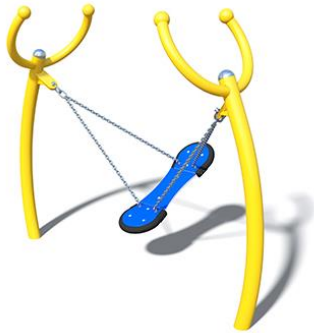

Spin-a-Bounce

A cross between a seesaw and roundabout, users will experience the thrill of bouncing as well as satisfying the craving children have for spinning.

- * Suitable for up to two users in the junior age range upwards
- * Comfortable rubber seat with large hand supports
- * Helps increase vestibular stimulation whilst helping with kinaesthetic awareness, particularly beneficial to users on the autism spectrum
- * Supports cooperative play as users work together to create the motion

Surf Rider

Ride the waves on the Wicksteed Surf Rider! Plant your feet on the deck and hold on tight. Move the deck back and forth with a swinging motion for the ultimate thrill ride as they imagine they are surfing.

- * Suitable for juniors to seniors
- * Supports 1-2 users
- * User(s) work to create the swinging motion, helping with core strength
- * Users can choose to stand or sit on the deck, making it ideal for users who have issues with balance
- * Side supports allow users to graduate up the degrees of risk, starting out with maximum support
- * Helps in the development of balance, coordination and gross motor skills
- * Improves agility
- * Challenges and develops management of risk

Squirrel 4 Saw

The 4Saw gives a new twist to the classic seesaw, a staple of playgrounds and loved by all ages. Panelling in the guise of squirrels provide a fun element to this multi user piece.

- * Suitable for all ages and abilities
- * Supports up to 5 users
- * Parent/carer is able to sit alongside the user for additional support
- * Large textured nonslip seating and contrasting brightly coloured, easily visible hand and footholds for support
- * Central platform for sitting or standing for a more challenging experience
- * Supports cooperative play as users work together to create the rocking motion
- * Ideal for users who enjoy a repetitive self-stimulating rocking motion