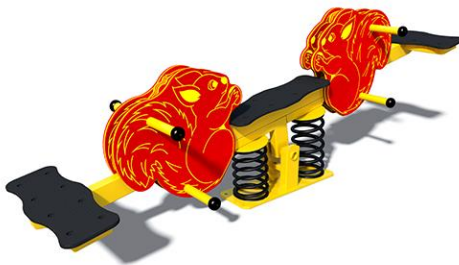

Spin-a-Bounce

A cross between a seesaw and roundabout, users will experience the thrill of bouncing as well as satisfying the craving children have for spinning.

- * Suitable for up to two users in the junior age range upwards
- * Comfortable rubber seat with large hand supports
- * Helps increase vestibular stimulation whilst helping with kinaesthetic awareness, particularly beneficial to users on the autism spectrum
- * Supports cooperative play as users work together to create the motion

Surf Rider

Ride the waves on the Wicksteed Surf Rider! Plant your feet on the deck and hold on tight. Move the deck back and forth with a swinging motion for the ultimate thrill ride as they imagine they are surfing.

- * Suitable for juniors to seniors
- * Supports 1-2 users
- * User(s) work to create the swinging motion, helping with core strength
- * Users can choose to stand or sit on the deck, making it ideal for users who have issues with balance
- * Side supports allow users to graduate up the degrees of risk, starting out with maximum support
- * Helps in the development of balance, coordination and gross motor skills
- * Improves agility
- * Challenges and develops management of risk

Squirrel 4 Saw

The 4Saw gives a new twist to the classic seesaw, a staple of playgrounds and loved by all ages. Panelling in the guise of squirrels provide a fun element to this multi user piece.

- * Suitable for all ages and abilities
- * Supports up to 5 users
- * Parent/carer is able to sit alongside the user for additional support
- * Large textured nonslip seating and contrasting brightly coloured, easily visible hand and footholds for support
- * Central platform for sitting or standing for a more challenging experience
- * Supports cooperative play as users work together to create the rocking motion
- * Ideal for users who enjoy a repetitive self-stimulating rocking motion