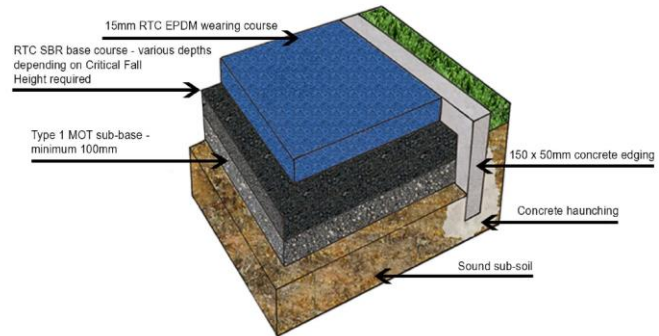

Wet Pour

Wicksteed has developed an ingenious method of re-using rubber door seals from old, discarded washing machines to incorporate with recycled tyres into making eco-friendly Eco-Fleck playground surfacing.

The Wet pour surfacing beneath the Swirl roundabout is laid on site and helps take Wicksteed's commitment to the environment one step further.

Bonded rubber, they are mixed on site using special equipment and laid to exacting standards. Usually installed in a two-layer system. The topping layer or 'wearing course' of wet pour is formed using EPDM (Ethylene Propylene Diene Modified) rubber crumbs that are bonded together with a polyurethane binder. The base layer is formed using bound SBR (Styrene Butadiene Rubber) granules to produce the absorbing qualities of wet pour. This means that the soft play surface can be installed in a variety of depths, according to CFHs (Critical Fall Heights).

Wet pour requires a hard sub-base for us to install on top of. When installed onto a free-draining sub-base, wet pour is porous and is suitable for all-year-round use.