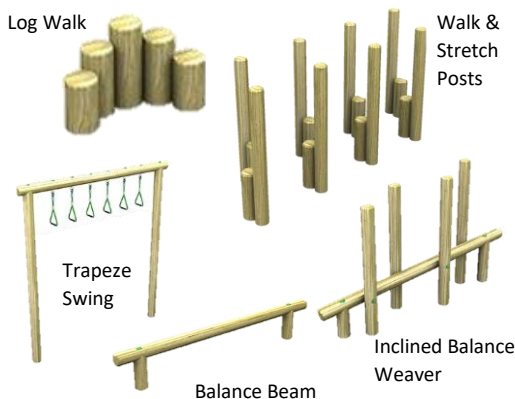

Balancing

Interactive

Coordination

Rotating

Upper Strength

Agility

Mini Fitness Trail

Designed to encourage physical development in a fun yet challenging way and perfect for helping users of all ages and abilities to get fit and trim. The high and low level units require little supervision and minimal safety surfacing. Good outdoor exercise is so important for children and to learn sporting competitiveness is also good to learn at an early age. How to challenge their friends, but at the same time how to be defeated gracefully and how to let others win sometimes are all great lessons to take on board and carry into adult life.

- * Half Log Walk, Walk & Stretch Posts, Balance Beam, single Trapeze Swing, Inclined Balance Weaver
- * Suitable for all ages and abilities, encouraging multigenerational play
- * Single Trapeze Swing helps with upper body strength
- * Horizontal beams on Balance Weaver and Balance Beam have a flat walking surface to aid younger users
- * Helps in the development of vestibular and kinaesthetic awareness
- * Promotes exercise in a safe and fun environment